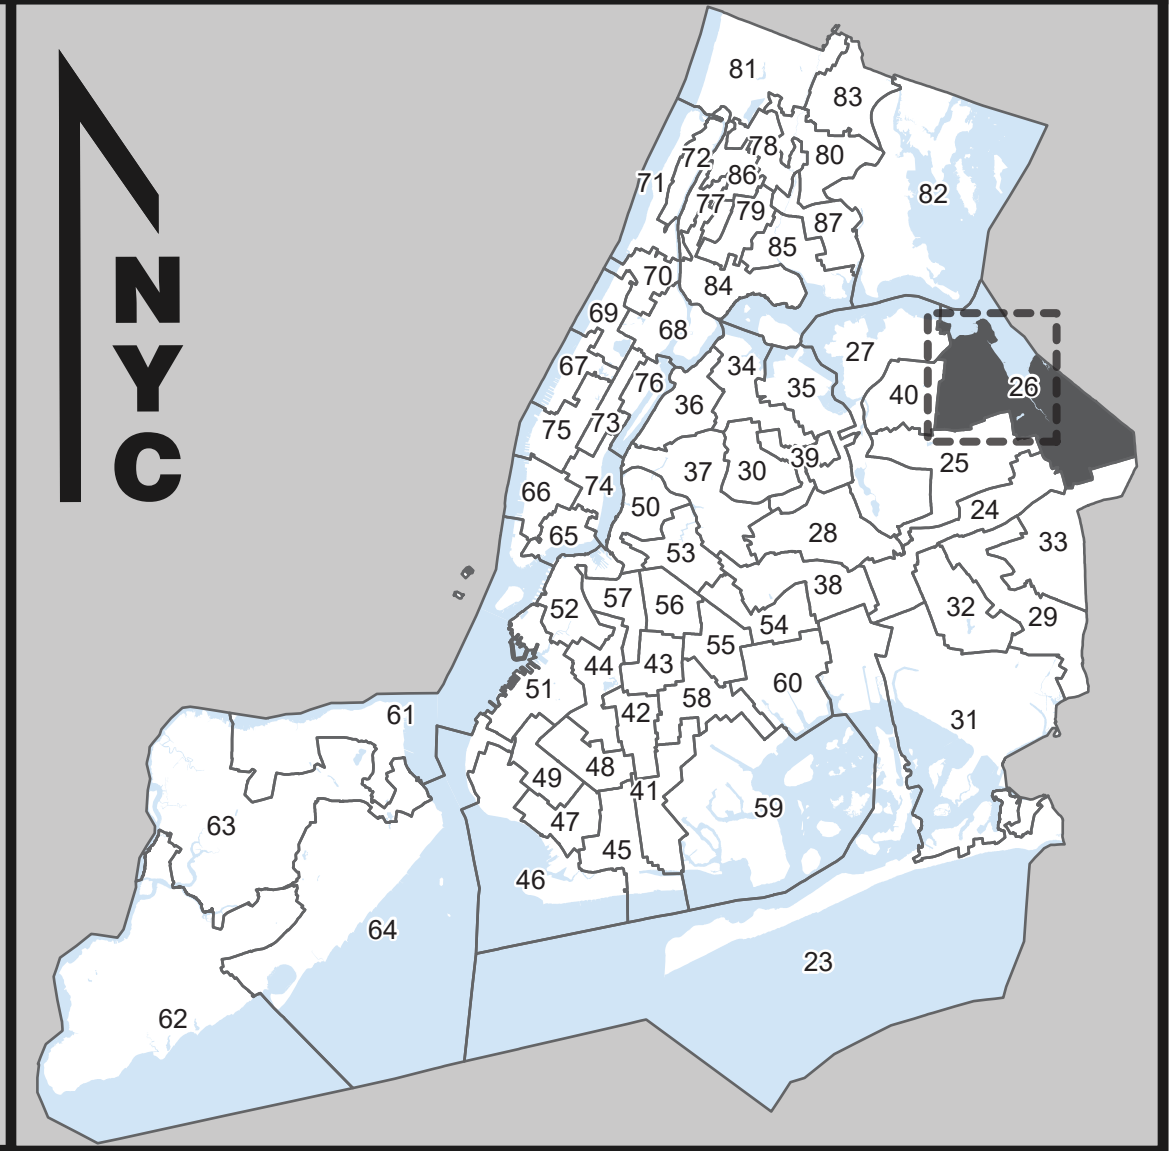

Board of Elections
in the City of New York

Assembly District
26
Part 1 of 2
Queens

NOTES

Board of Elections in the City of New York
Created: 11/13/2023

Miles
0 0.25 0.5 1

Polling Place Election District Streets

Assembly District Water

Locations of Polling Places are subject to change.

Source Data Statement:
All data available at <https://opendata.cityofnewyork.us/>

Board of Elections
in the City of New York

Assembly District