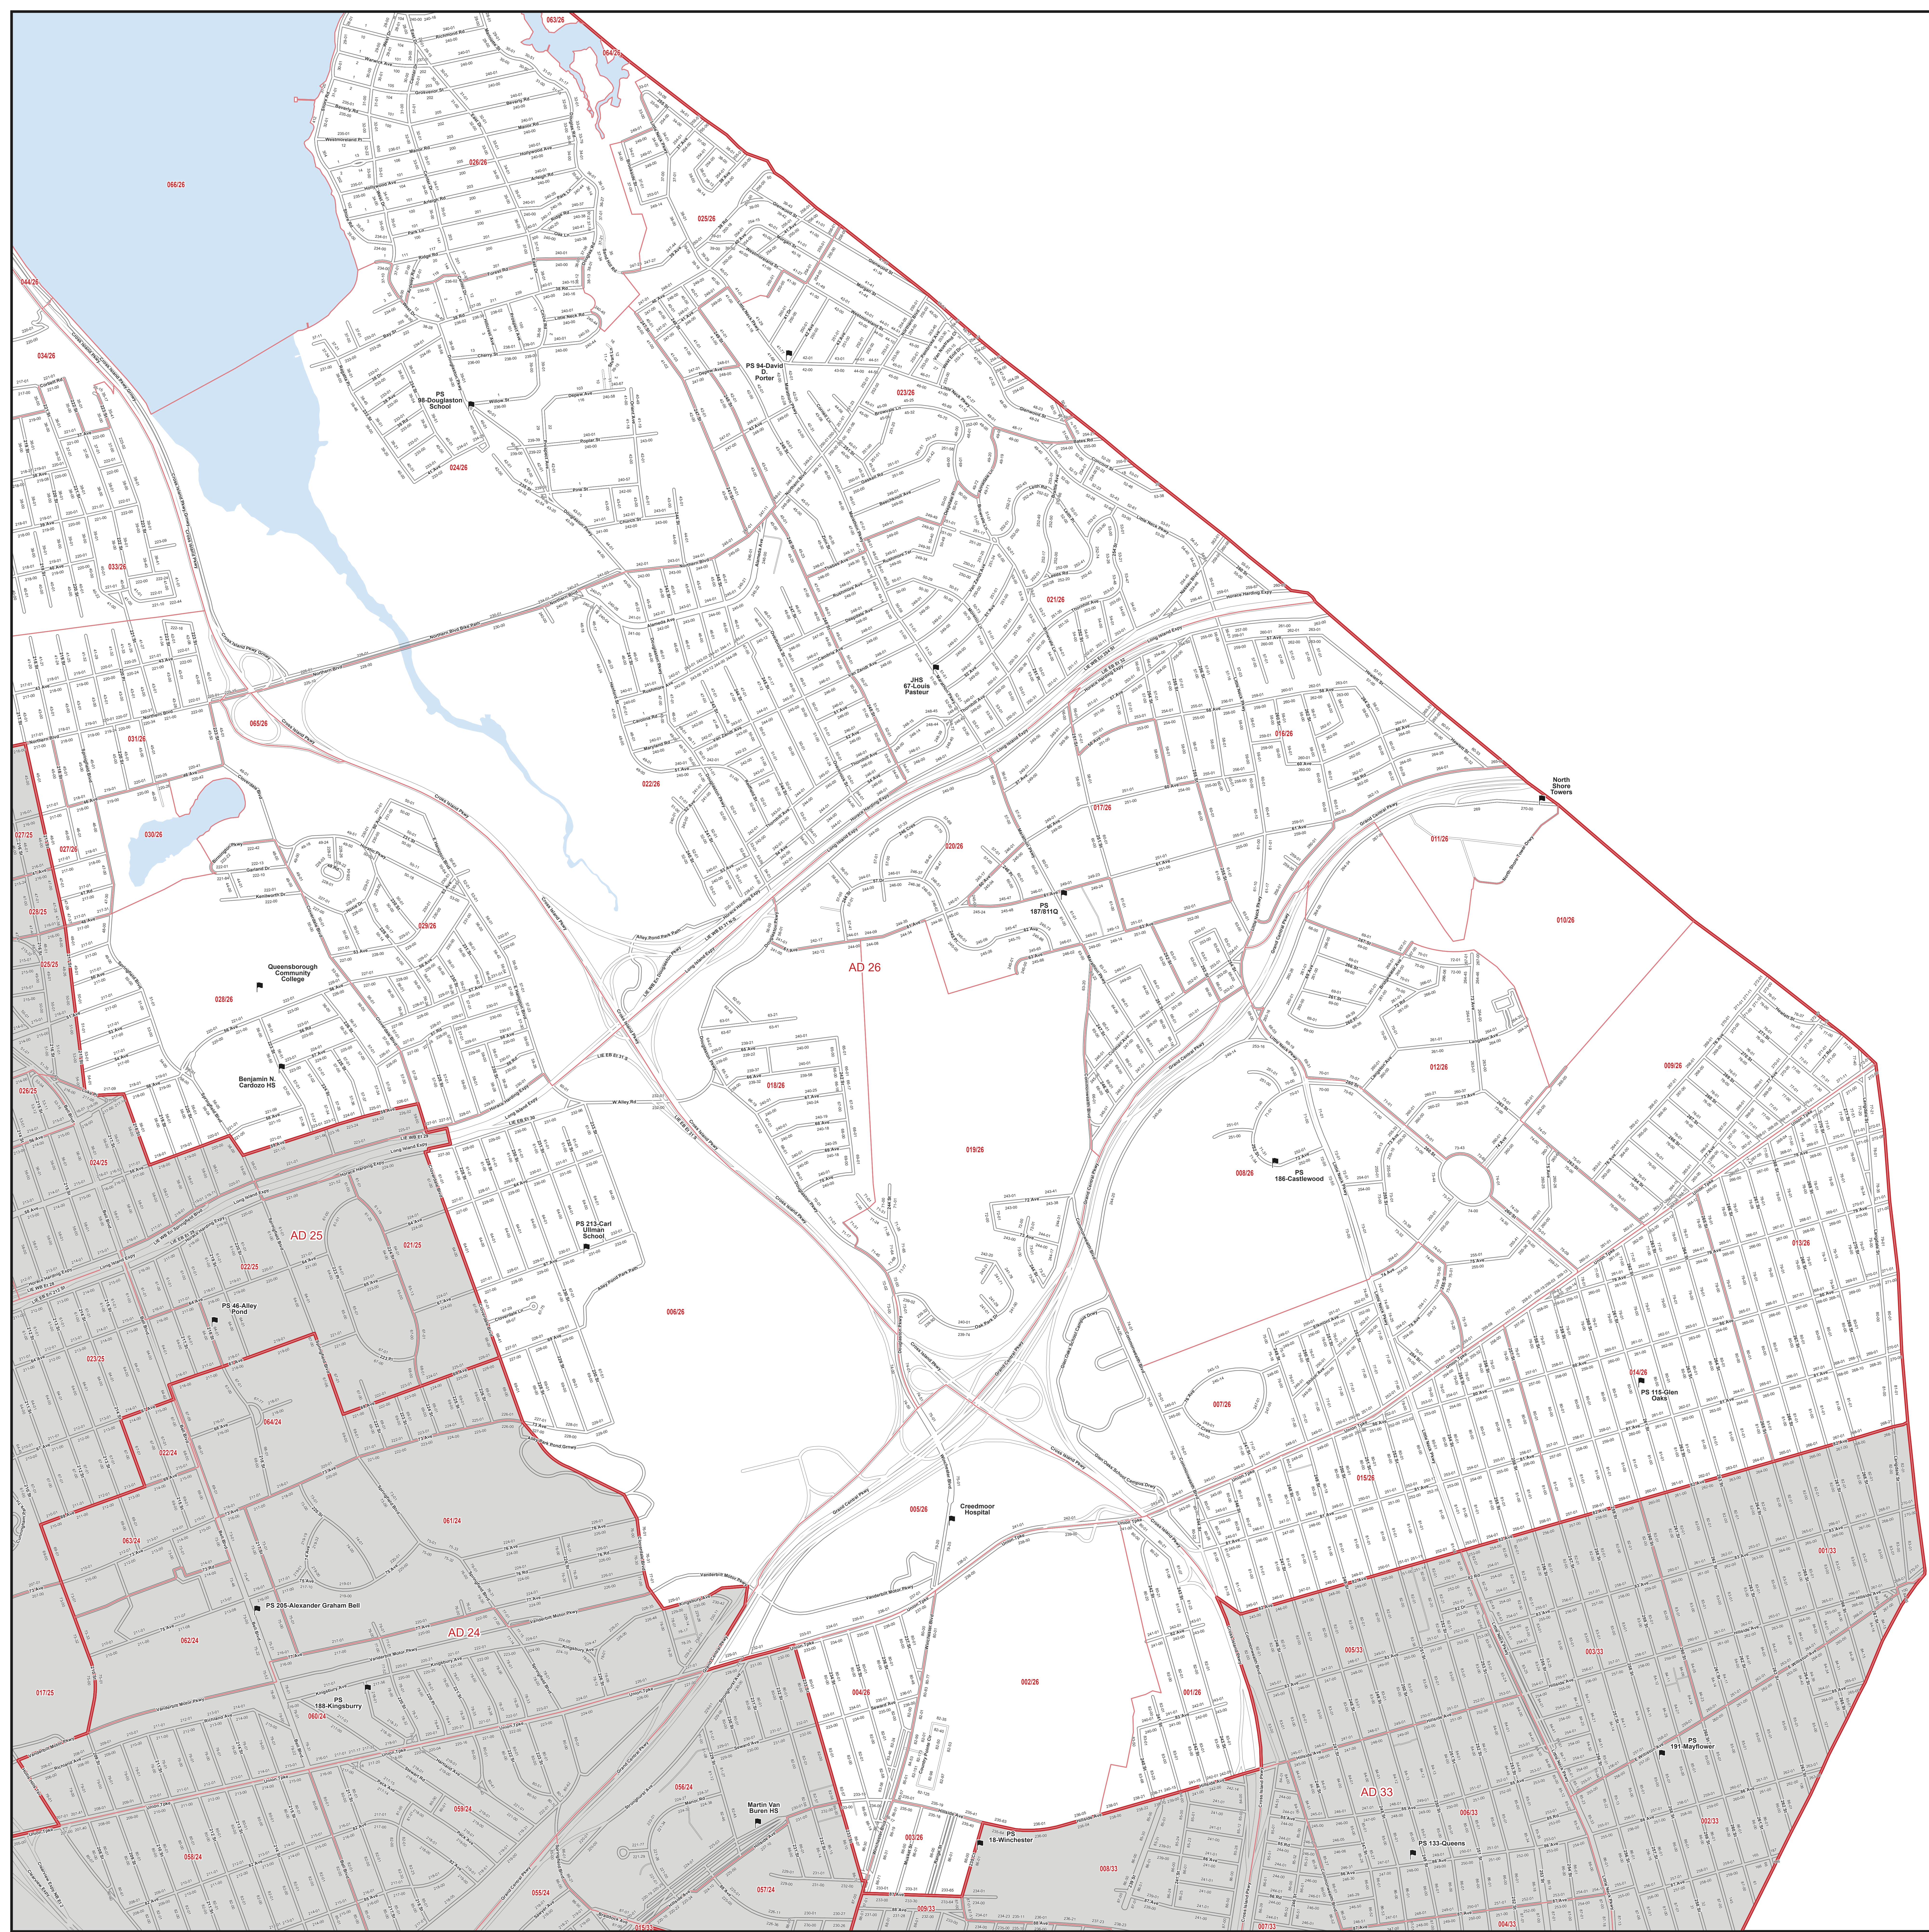

Board of Elections
in the City of New York

Assembly District
26
Part 1 of 2
Queens

NOTES

Board of Elections in the City of New York
Created: 11/13/2023

Miles
0 0.25 0.5 1

Polling Place Election District Streets

Assembly District Water

Locations of Polling Places are subject to change.

Source Data Statement:
All data available at <https://opendata.cityofnewyork.us/>

Board of Elections
in the City of New York

Assembly District