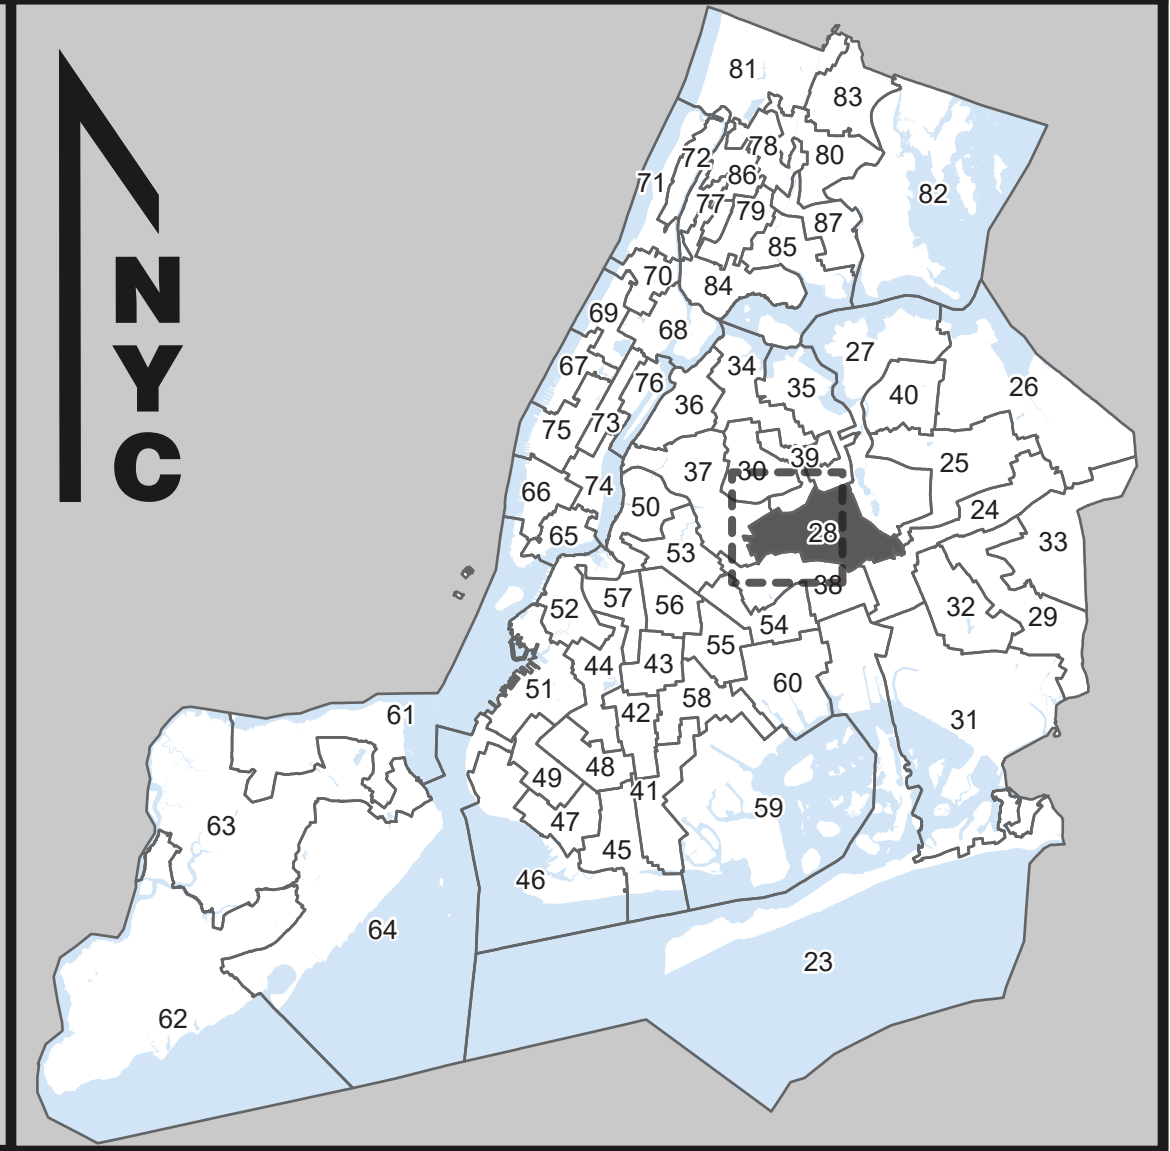

Board of Elections
in the City of New York

Assembly District
28
Part 1 of 2
Queens

NOTES

Board of Elections in the City of New York
Created: 11/13/2023

Miles
0 0.25 0.5 1

- Polling Place
- ▭ Election District
- ▭ Assembly District
- Streets
- Water

Locations of Polling Places are subject to change.

Source Data Statement:
All data available at <https://opendata.cityofnewyork.us/>

Board of Elections
in the City of New York

Assembly District
28
Part 2 of 2
Queens