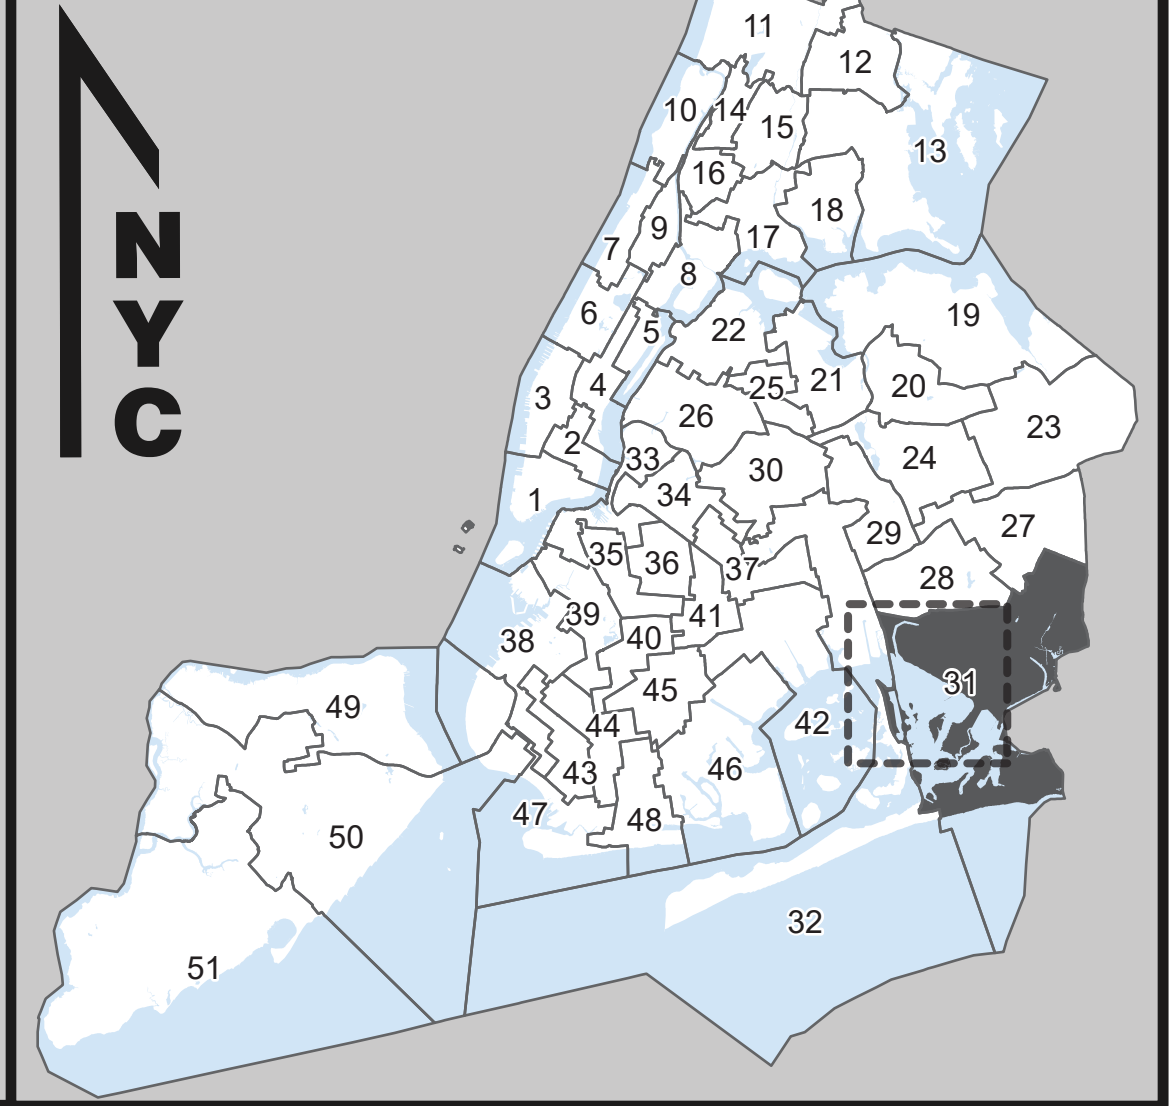

NOTES	

-  Polling Place
  -  Election District
  -  Assembly District
  -  City Council District
  -  Streets
  -  Water
- Locations of Polling Places are subject to change.

**Source Data Statement:**  
All data available at <https://opendata.cityofnewyork.us/>

**Board of Elections**  
in the City of New York

**City Council District**  
**31**  
Part 2 of 3  
Queens

**NOTES**

Board of Elections in the City of New York  
Created: 12/5/2023

-  Polling Place
  -  Election District
  -  Streets
  -  Assembly District
  -  Water
  -  City Council District
- Locations of Polling Places are subject to change.