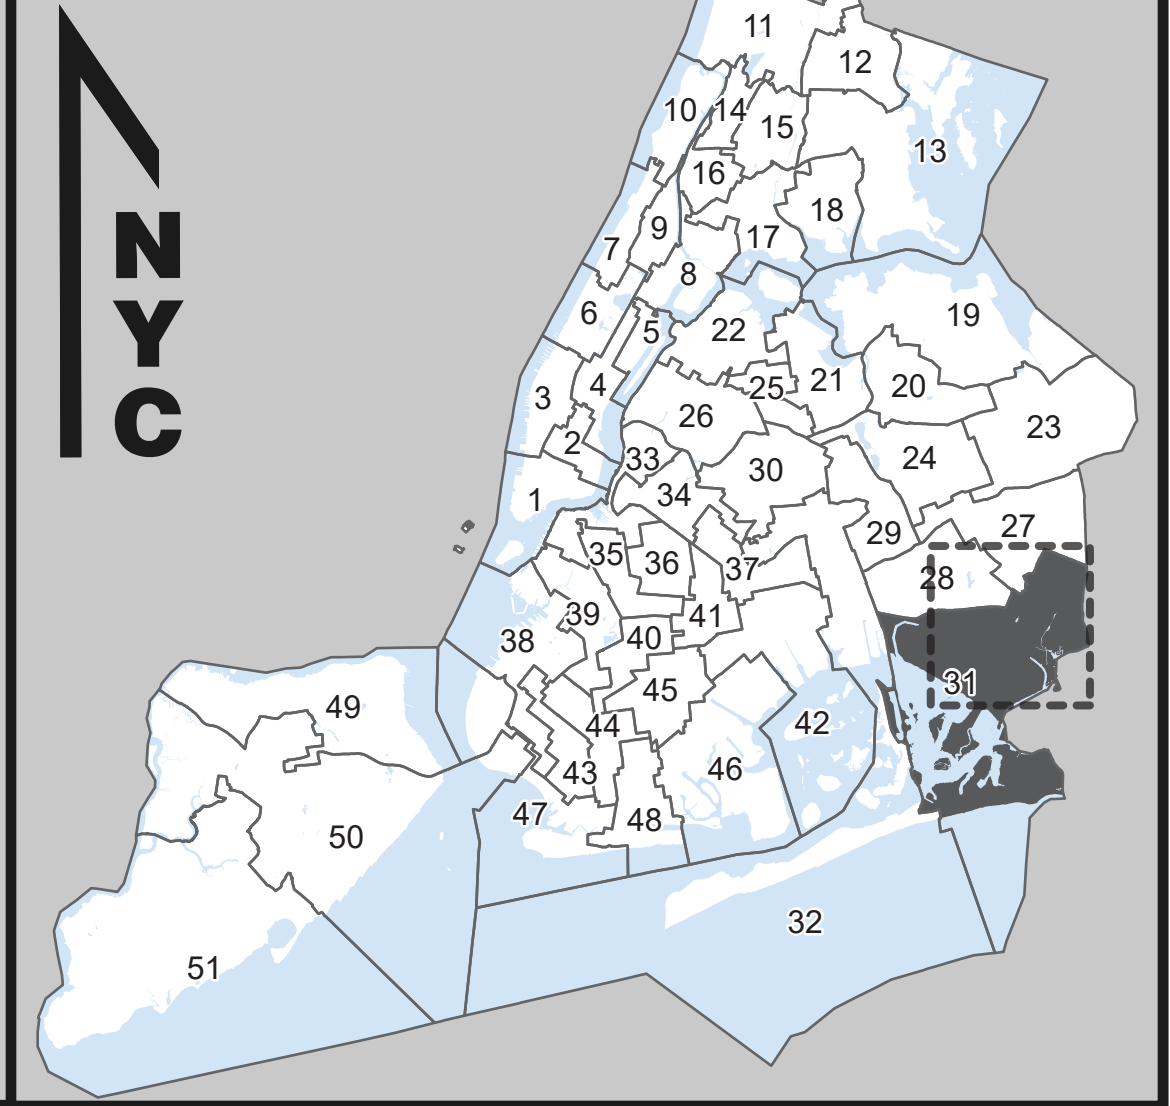

Board of Elections
in the City of New York

City Council District
31
Part 2 of 3
Queens

NOTES

Board of Elections in the City of New York
Created: 12/5/2023

1. Polling Place
   - Election District
   - Streets
   - Assembly District
   - Water
   - City Council District
2. Locations of Polling Places are subject to change.

Source Data Statement:
All data available at <https://opendata.cityofnewyork.us/>