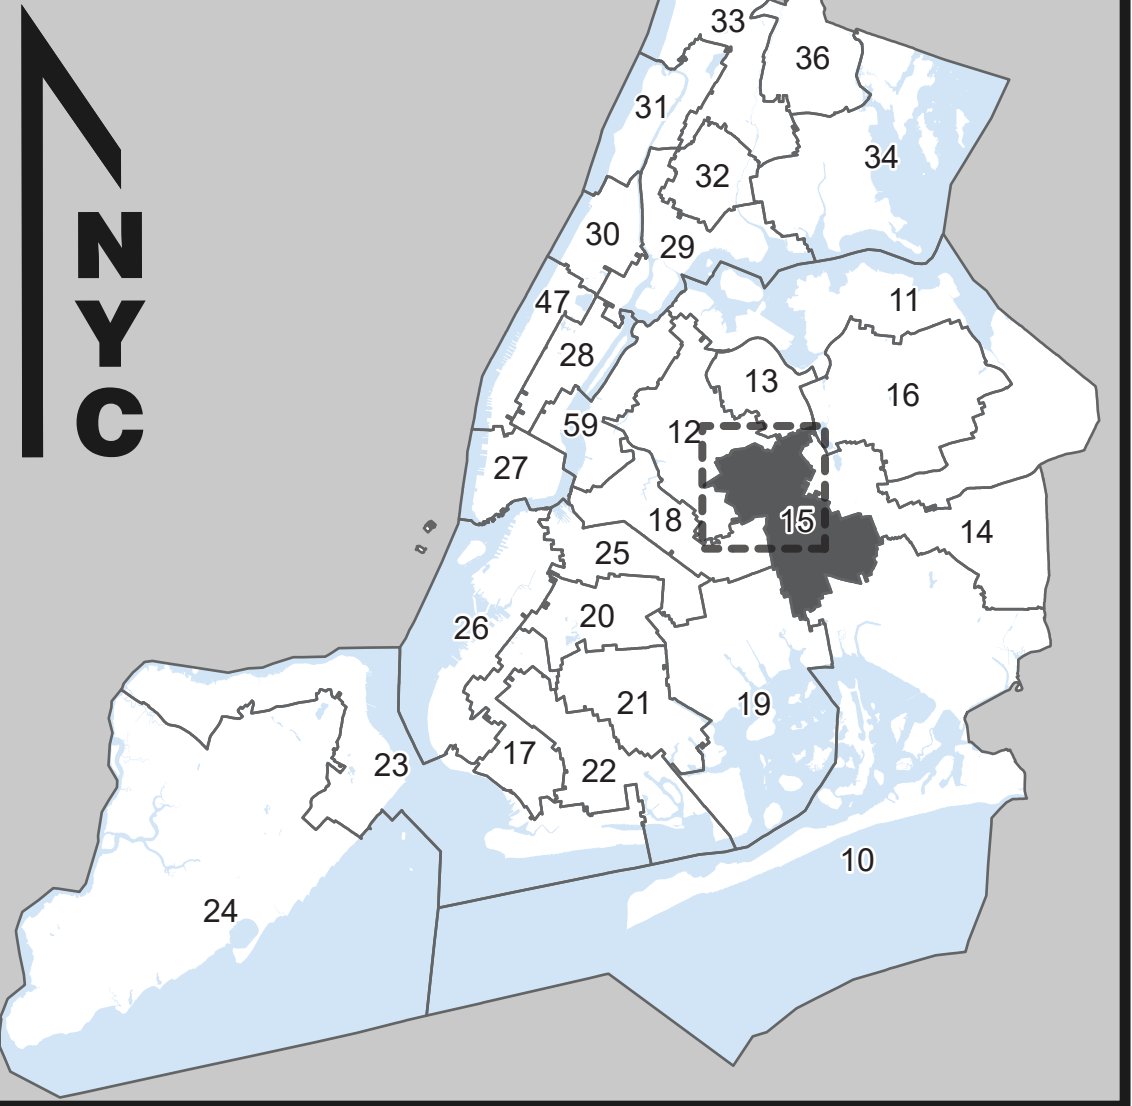

Board of Elections
in the City of New York

Senate District
15
Part 1 of 2
Kings and Queens

NOTES

0 0.25 0.5 1 Miles

- Polling Place
- Election District
- Assembly District
- Senate District
- Streets
- Water

Source Data Statement:
All data available at <https://opendata.cityofnewyork.us/>

NOTES

- Polling Place
 - Election District
 - Assembly District
 - Senate District
 - Streets
 - Water
- Locations of Polling Places are subject to change.