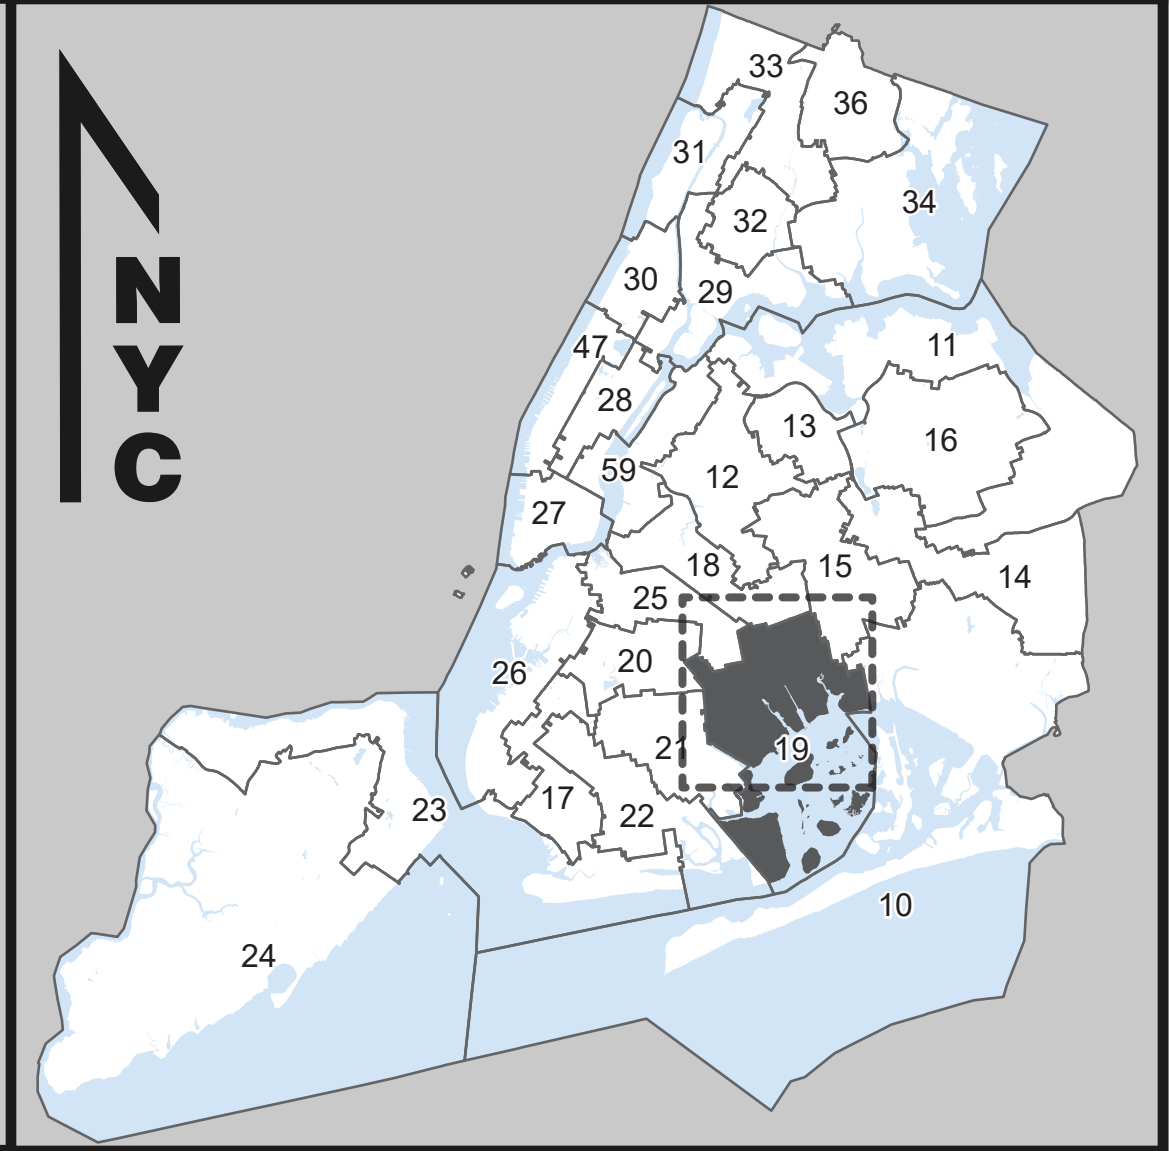

**Board of Elections**  
in the City of New York

Senate District  
**19**  
Part 1 of 2  
Kings and Queens

NOTES	

Board of Elections in the City of New York  
Created: 11/20/2023

- Polling Place
  - Election District
  - Assembly District
  - Senate District
  - Streets
  - Water
- Locations of Polling Places are subject to change.

**Source Data Statement:**  
All data available at <https://opendata.cityofnewyork.us/>

**Board of Elections**  
in the City of New York

**Senate District**  
**19**  
Part 2 of 2  
Kings and Queens

NOTES	